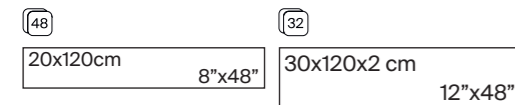

Formatos disponibles

Available formats / Formats disponibles