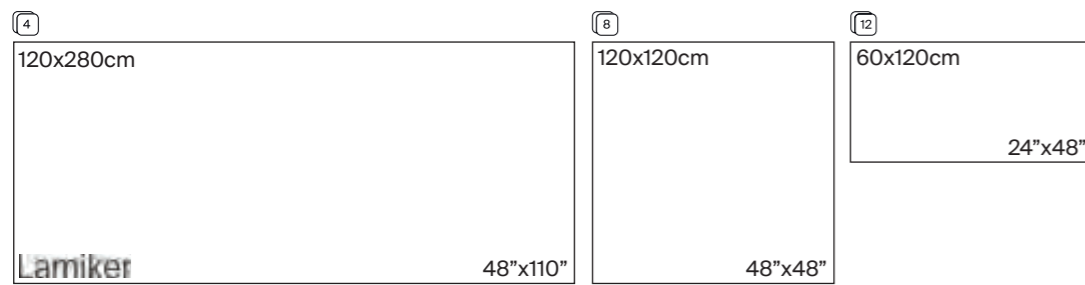

Aran White Polished

Aran Lightgrey Polished

Aran Grey Polished

Aran Darkgrey Polished

Formatos disponibles
Available formats / Formats disponibles

Formato Size	Formato real Work size	Acabado Finish	Pz/Caja Pcs/Box	M ² /Caja Sqm/Box	Kg/Caja Kg/Box	Cajas/Pallet Boxes/Pallet	M ² /Pallet Sqm/Pallet	Kg/Pallet Kg/Pallet	Colores disponibles Available colours
120x280 - Rc POLISHED G-5010	1200x2800x6,00	Pulido · Rectificado / Polished · Rectified CO	1	3,360	47,21	20	67,200	1050,00	
120x120 - Rc POLISHED G-4030	1200x1200x10,20	Pulido · Rectificado / Polished · Rectified CO	1	1,440	35,000	36	51,840	1300,00	
60x120 - Rc POLISHED G-4010	600x1200x10,50	Pulido · Rectificado / Polished · Rectified CO	2	1,440	34,250	32	46,080	1121,00	